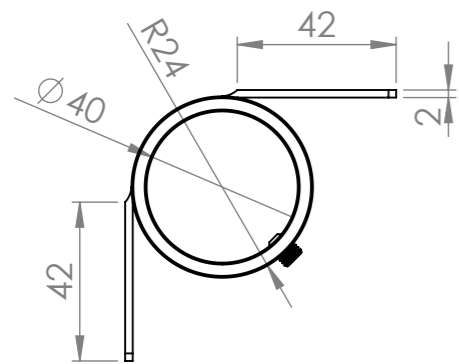

ASSEMBLY

FRONT

REAR

CFBC
(FOR CORNER LEGS)

CFBM
(FOR MIDDLE LEGS)

CFBE
(FOR END LEGS)

SIMPLY STAINLESS

Modular Sinks, Tables & Shelving
COPYRIGHT © 2024

CABINET FIXING BRACKETS

SIZE: A3

SCALE: NTS

CONSTRUCTION NOTES:

1. MADE FROM STAINLESS STEEL.
2. TO SUIT ALL BENCHES.