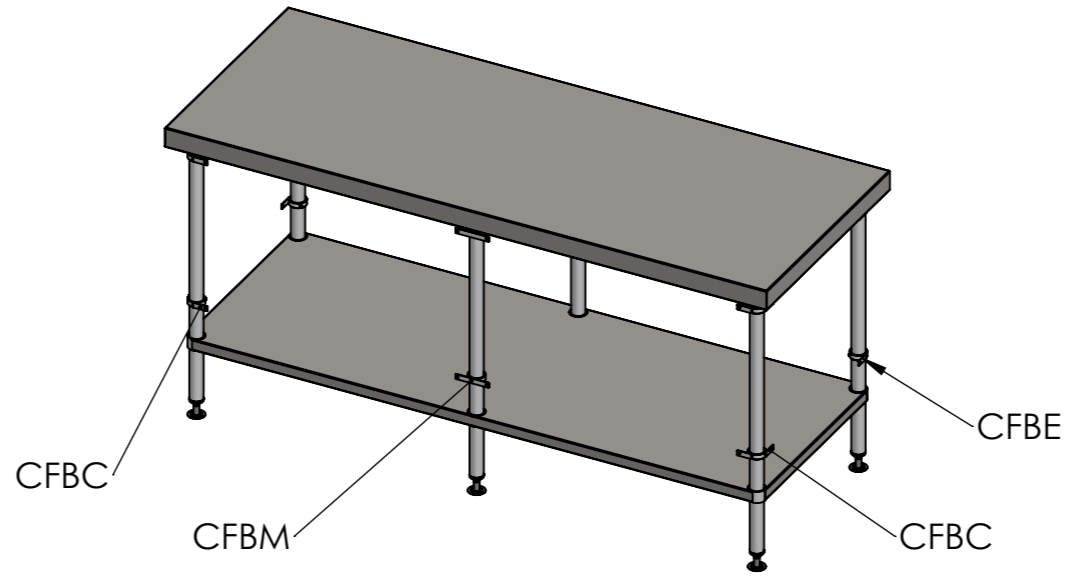

ASSEMBLY

FRONT

REAR

CFBC
(FOR CORNER LEGS)

CFBM
(FOR MIDDLE LEGS)

CFBE
(FOR END LEGS)

SIMPLY STAINLESS

Modular Sinks, Tables & Shelving
COPYRIGHT © 2024

CABINET FIXING BRACKETS

SIZE: A3

SCALE: NTS

CONSTRUCTION NOTES:

1. MADE FROM STAINLESS STEEL.
2. TO SUIT ALL BENCHES.