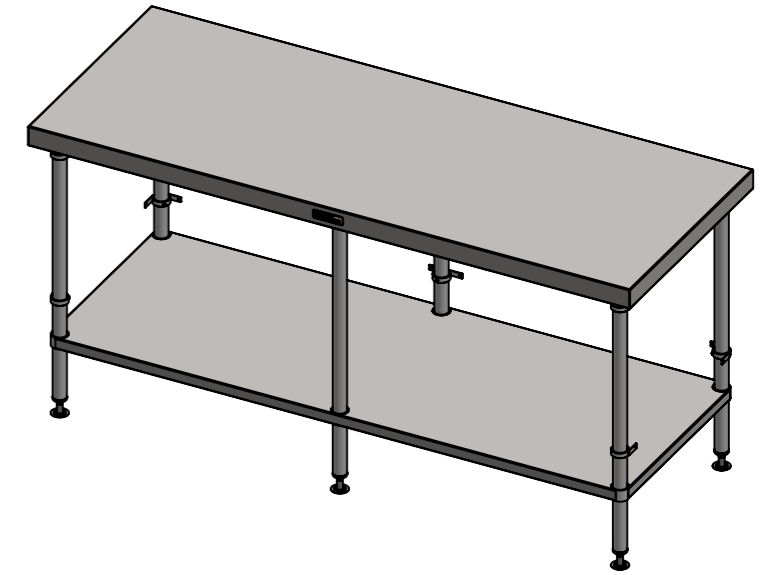

ASSEMBLY

FRONT

REAR

CFBC
(FOR CORNER LEGS)

CFBM
(FOR MIDDLE LEGS)

CFBE
(FOR END LEGS)

SIMPLY STAINLESS

Modular Sinks, Tables & Shelving
COPYRIGHT © 2024

CABINET FIXING BRACKETS

SIZE: A3

SCALE: NTS

CONSTRUCTION NOTES:

1. MADE FROM STAINLESS STEEL.
2. TO SUIT ALL BENCHES.