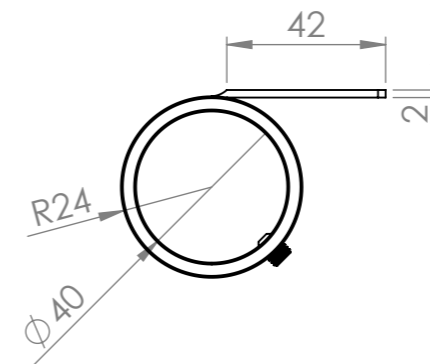

ASSEMBLY

FRONT

REAR

CFBC
(FOR CORNER LEGS)

CFBM
(FOR MIDDLE LEGS)

CFBE
(FOR END LEGS)

SIMPLY STAINLESS

Modular Sinks, Tables & Shelving
COPYRIGHT © 2024

CABINET FIXING BRACKETS

SIZE: A3

SCALE: NTS

CONSTRUCTION NOTES:

1. MADE FROM STAINLESS STEEL.
2. TO SUIT ALL BENCHES.