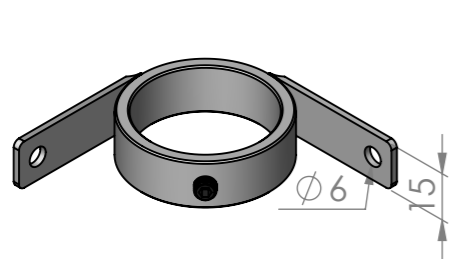

ASSEMBLY

FRONT

REAR

CFBC
(FOR CORNER LEGS)

CFBM
(FOR MIDDLE LEGS)

CFBE
(FOR END LEGS)

SIMPLY STAINLESS

Modular Sinks, Tables & Shelving
COPYRIGHT © 2024

CABINET FIXING BRACKETS

SIZE: A3

SCALE: NTS

CONSTRUCTION NOTES:

1. MADE FROM STAINLESS STEEL.
2. TO SUIT ALL BENCHES.