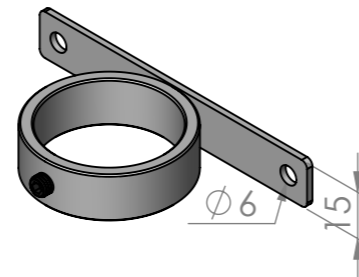

ASSEMBLY

FRONT

REAR

CFBC
(FOR CORNER LEGS)

CFBM
(FOR MIDDLE LEGS)

CFBE
(FOR END LEGS)

SIMPLY STAINLESS

Modular Sinks, Tables & Shelving
COPYRIGHT © 2024

CABINET FIXING BRACKETS

SIZE: A3

SCALE: NTS

CONSTRUCTION NOTES:

1. MADE FROM STAINLESS STEEL.
2. TO SUIT ALL BENCHES.